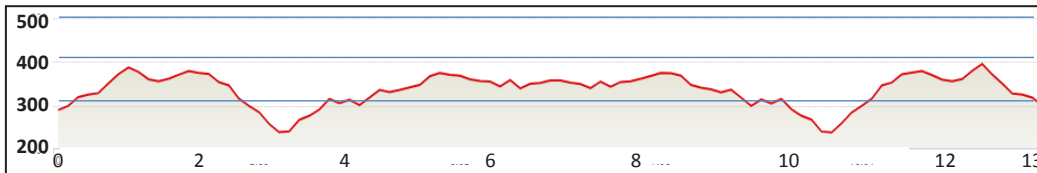

**A YMCA of Columbia Race Series Event**  
 Owens Agency YMCA Sprint Triathlon

*Triathlon Length:*

350-yard pool swim, 13-mile bike, 3.1-mile run

*Duathlon Length:*

1-mile run, 13-mile bike, 3.1-mile run

**BIKE ELEVATION PROFILE (FEET)**