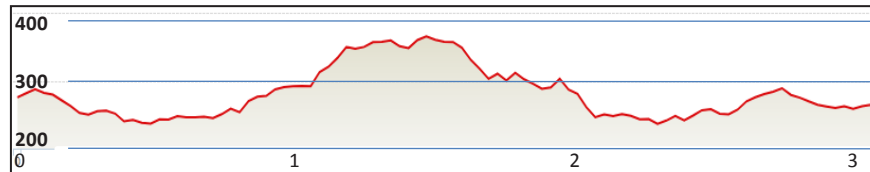

# RUN COURSE

A YMCA of Columbia Race Series Event  
Owens Agency YMCA Sprint Triathlon

*Triathlon Length:*

350-yard pool swim, 13-mile bike, 3.1-mile run

*Duathlon Length:*

1-mile run, 13-mile bike, 3.1-mile run

NorthWest Family YMCA  
1501 Kennerly Rd  
Irmo, SC 29063  
(803) 407-8007

RUN ELEVATION PROFILE (FEET)

MAP NOT TO SCALE

### RUN COURSE DESCRIPTION

The 3.1 mile run exits South end of the transition area to Kennerly Road for ¼ mile. Firetower Road is a scenic, out-and-back with areas of shade. It's a quiet country road with a few hills guaranteed to get your heart pumping. There will be volunteers and a water station at the turn around. On the return, you pass the transition area and tennis courts to a flat packed gravel road around the West side of the Y. At mile 3 you will have a nice view of the Finish Line celebration.

# BIKE COURSE

**BIKE COURSE DESCRIPTION**  
 A 13 mile, scenic, out-and-back on Kennerly Road. With good road surfaces, a few rolling hills and no turns the course is ideal for experienced as well as new cyclists. Please use caution at the traffic circle, the turn around and the downhill right turn as you return to the Y parking lot. There are also two speed bumps to watch for in the parking lot. Police and volunteers will be on the course to help guide you.