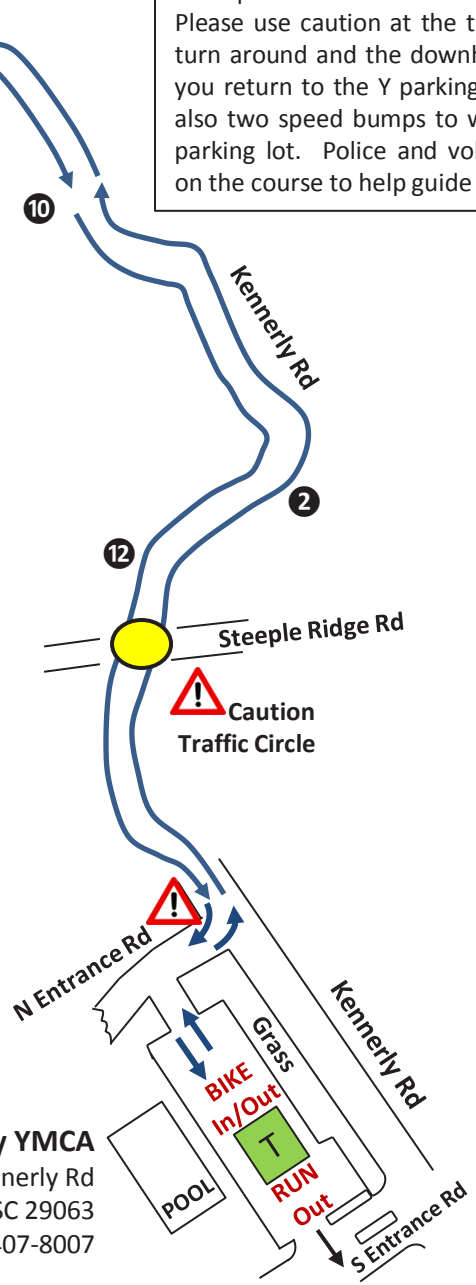

### RUN COURSE DESCRIPTION

The 3.1 mile run exits South end of the transition area to Kennerly Road for ¼ mile. Firetower Road is a scenic, out-and-back with areas of shade. It's a quiet country road with a few hills guaranteed to get your heart pumping. There will be volunteers and a water station at the turn around. On the return, you pass the transition area and tennis courts to a flat packed gravel road around the West side of the Y. At mile 3 you will have a nice view of the Finish Line celebration.

**Duathlon:** First leg is 1 mile out-and-back to the transition area. Second run leg is the full 3.1 mile course.

FOR YOUTH DEVELOPMENT®  
FOR HEALTHY LIVING  
FOR SOCIAL RESPONSIBILITY

© Copyright  
All rights reserved

# BIKE COURSE

**BIKE COURSE DESCRIPTION**  
 A 13 mile, scenic, out-and-back on Kennerly Road. With good road surfaces, a few rolling hills and no turns the course is ideal for experienced as well as new cyclists. Please use caution at the traffic circle, the turn around and the downhill right turn as you return to the Y parking lot. There are also two speed bumps to watch for in the parking lot. Police and volunteers will be on the course to help guide you.