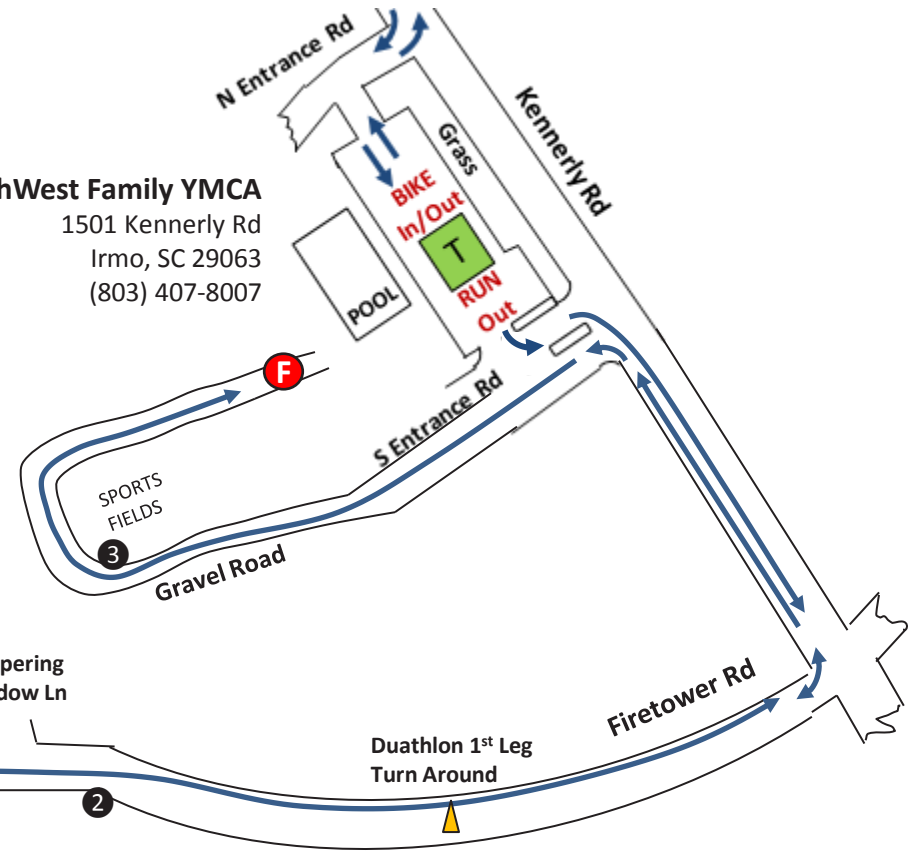

# RUN COURSE

A YMCA of Columbia Race Series Event  
Owens Agency YMCA Sprint Triathlon

*Triathlon Length:*

350-yard pool swim, 13-mile bike, 3.1-mile run

*Duathlon Length:*

1-mile run, 13-mile bike, 3.1-mile run

NorthWest Family YMCA  
1501 Kennerly Rd  
Irmo, SC 29063  
(803) 407-8007

RUN ELEVATION PROFILE (FEET)

MAP NOT TO SCALE

### RUN COURSE DESCRIPTION

The 3.1 mile run exits South end of the transition area to Kennerly Road for ¼ mile. Firetower Road is a scenic, out-and-back with areas of shade. It's a quiet country road with a few hills guaranteed to get your heart pumping. There will be volunteers and a water station at the turn around. On the return, you pass the transition area and tennis courts to a flat packed gravel road around the West side of the Y. At mile 3 you will have a nice view of the Finish Line celebration.

# BIKE COURSE

**BIKE COURSE DESCRIPTION**  
 A 13 mile, scenic, out-and-back on Kennerly Road. With good road surfaces, a few rolling hills and no turns the course is ideal for experienced as well as new cyclists. Please use caution at the traffic circle, the turn around and the downhill right turn as you return to the Y parking lot. There are also two speed bumps to watch for in the parking lot. Police and volunteers will be on the course to help guide you.