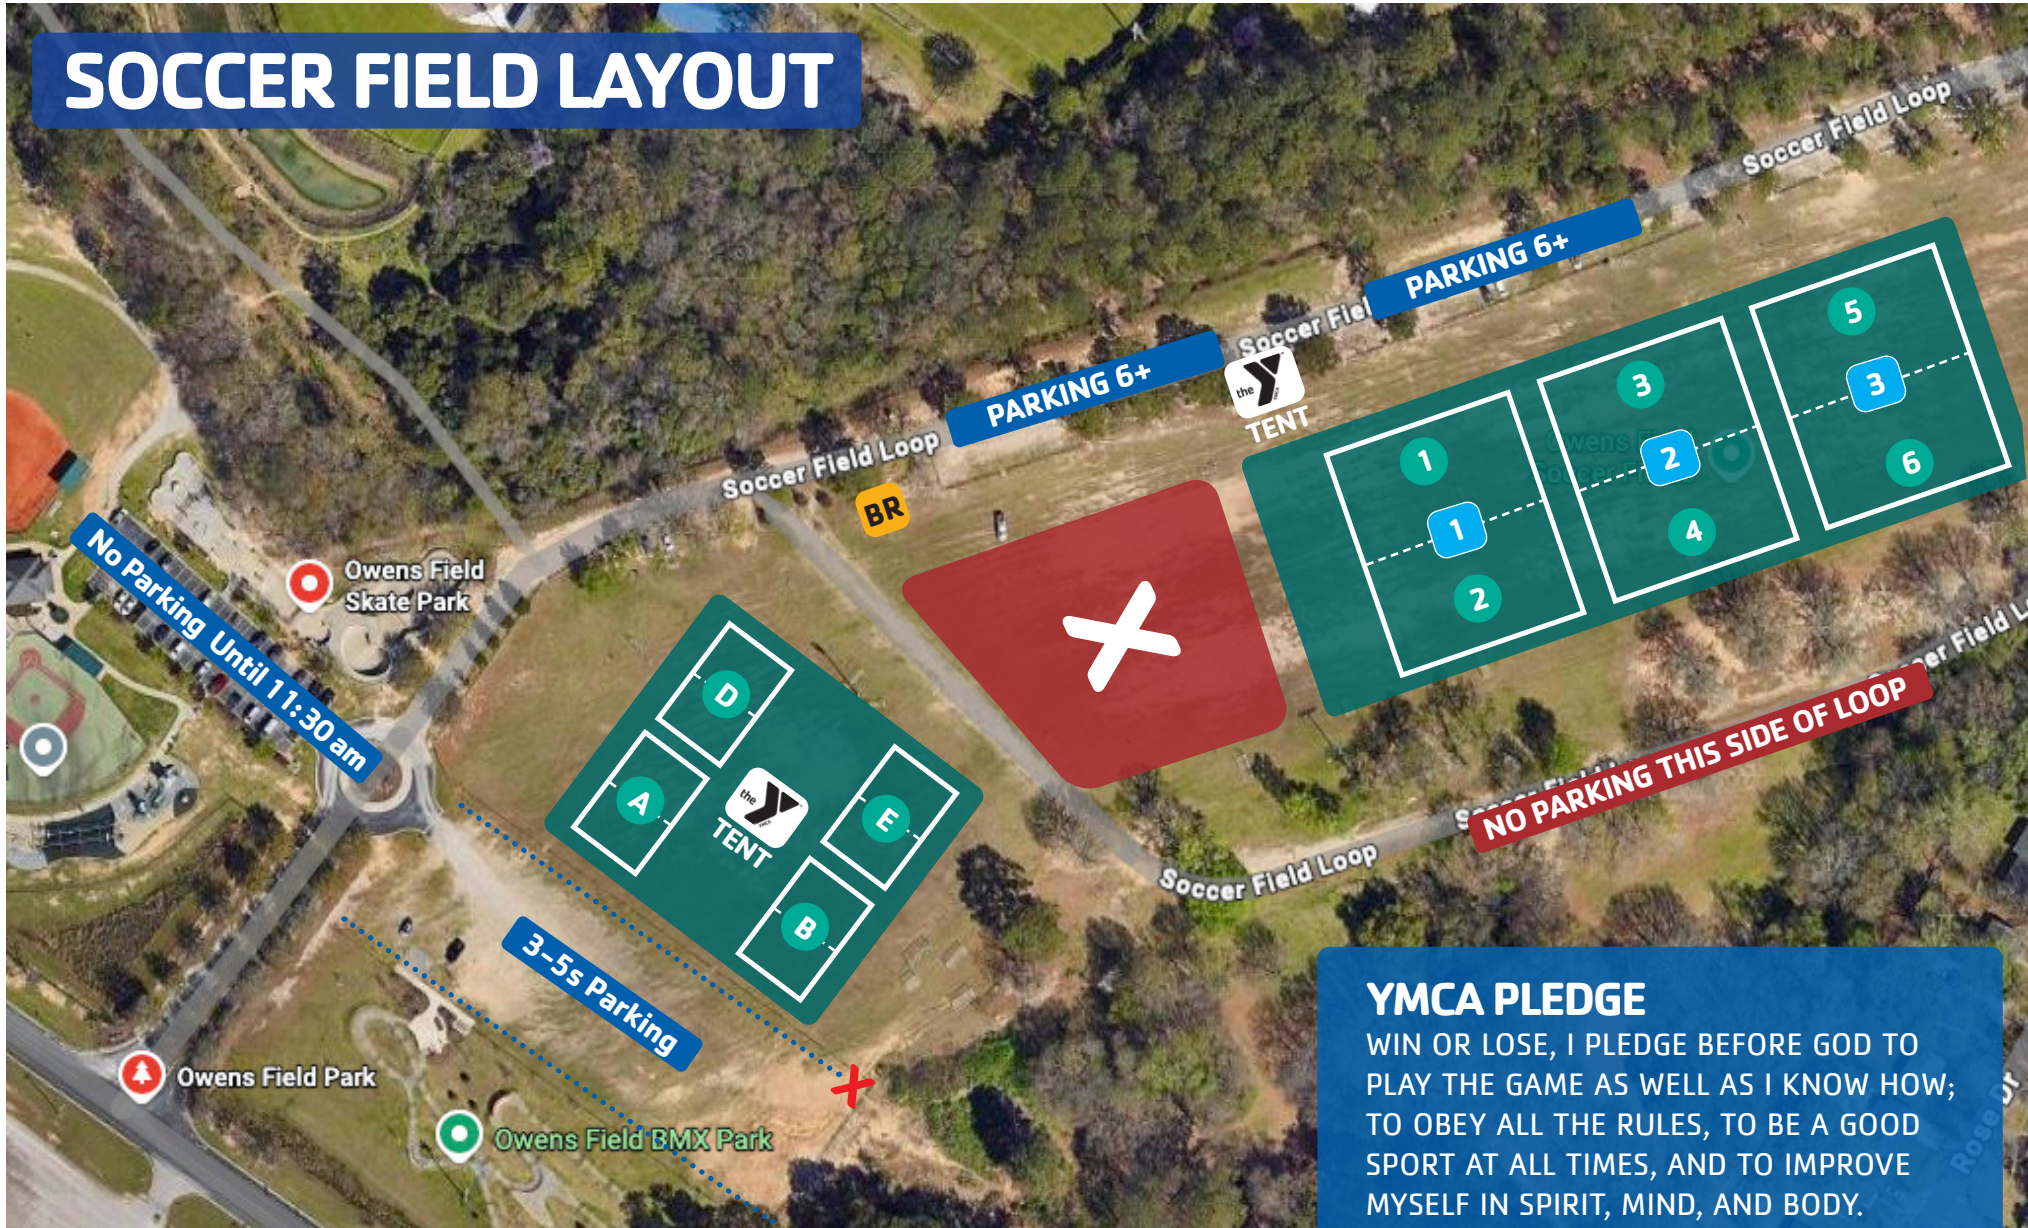

OWENS FIELD SOCCER COMPLEX

1351 Jim Hamilton Blvd.
Columbia, SC 29205

- = Fields (Ages 3-9)
- = Bathroom
- = Full Fields (Ages 10-15)
- ✗ = Do not block field entrance/exit

DOWNTOWN YMCA
1447 Hampton St, Columbia, SC 29201
803.799.9187 | columbiaymca.org

Sports Director: Lane Hein
lanehein@columbiaymca.org

Soccer Field LAYOUT

YMCA PLEDGE

WIN OR LOSE, I PLEDGE BEFORE GOD TO PLAY THE GAME AS WELL AS I KNOW HOW; TO OBEY ALL THE RULES, TO BE A GOOD SPORT AT ALL TIMES, AND TO IMPROVE MYSELF IN SPIRIT, MIND, AND BODY.